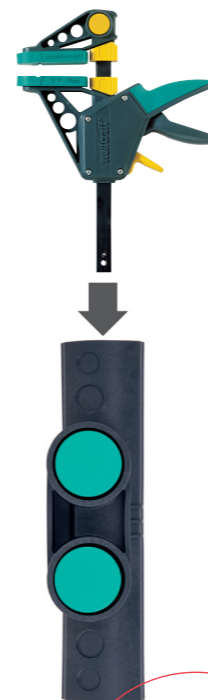

Connector PRO / EASY

3038⁰⁰⁰

140003038 R37

3038⁰⁰⁰

wolcraft®

MADE
IN EU 

EASY

Art.Nr. 3020 - 3023000

PRO

Art.Nr. 3030 - 3034000

max.
2 m*

* 2x EHZ-PRO 100-915
(Art.Nr. 3034000)

wolcraft GmbH
Wolffstraße 1
56746 Kempenich
Germany
www.wolcraft.com
Made in EU