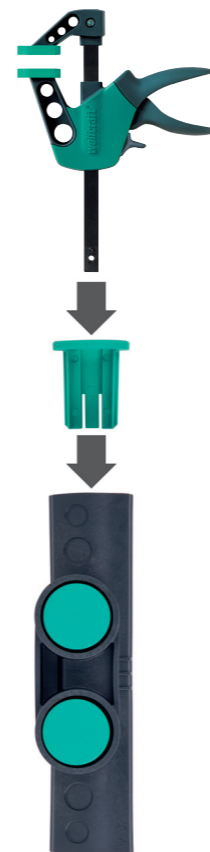

Connector PRO / EASY

3038⁰⁰⁰

140003038 R37

3038⁰⁰⁰

wolcraft®

MADE
IN EU 

EASY

Art.Nr. 3020 - 3023000

PRO

Art.Nr. 3030 - 3034000

max.
2 m*

* 2x EHZ-PRO 100-915
(Art.Nr. 3034000)

wolcraft GmbH
Wolffstraße 1
56746 Kempenich
Germany
www.wolcraft.com
Made in EU